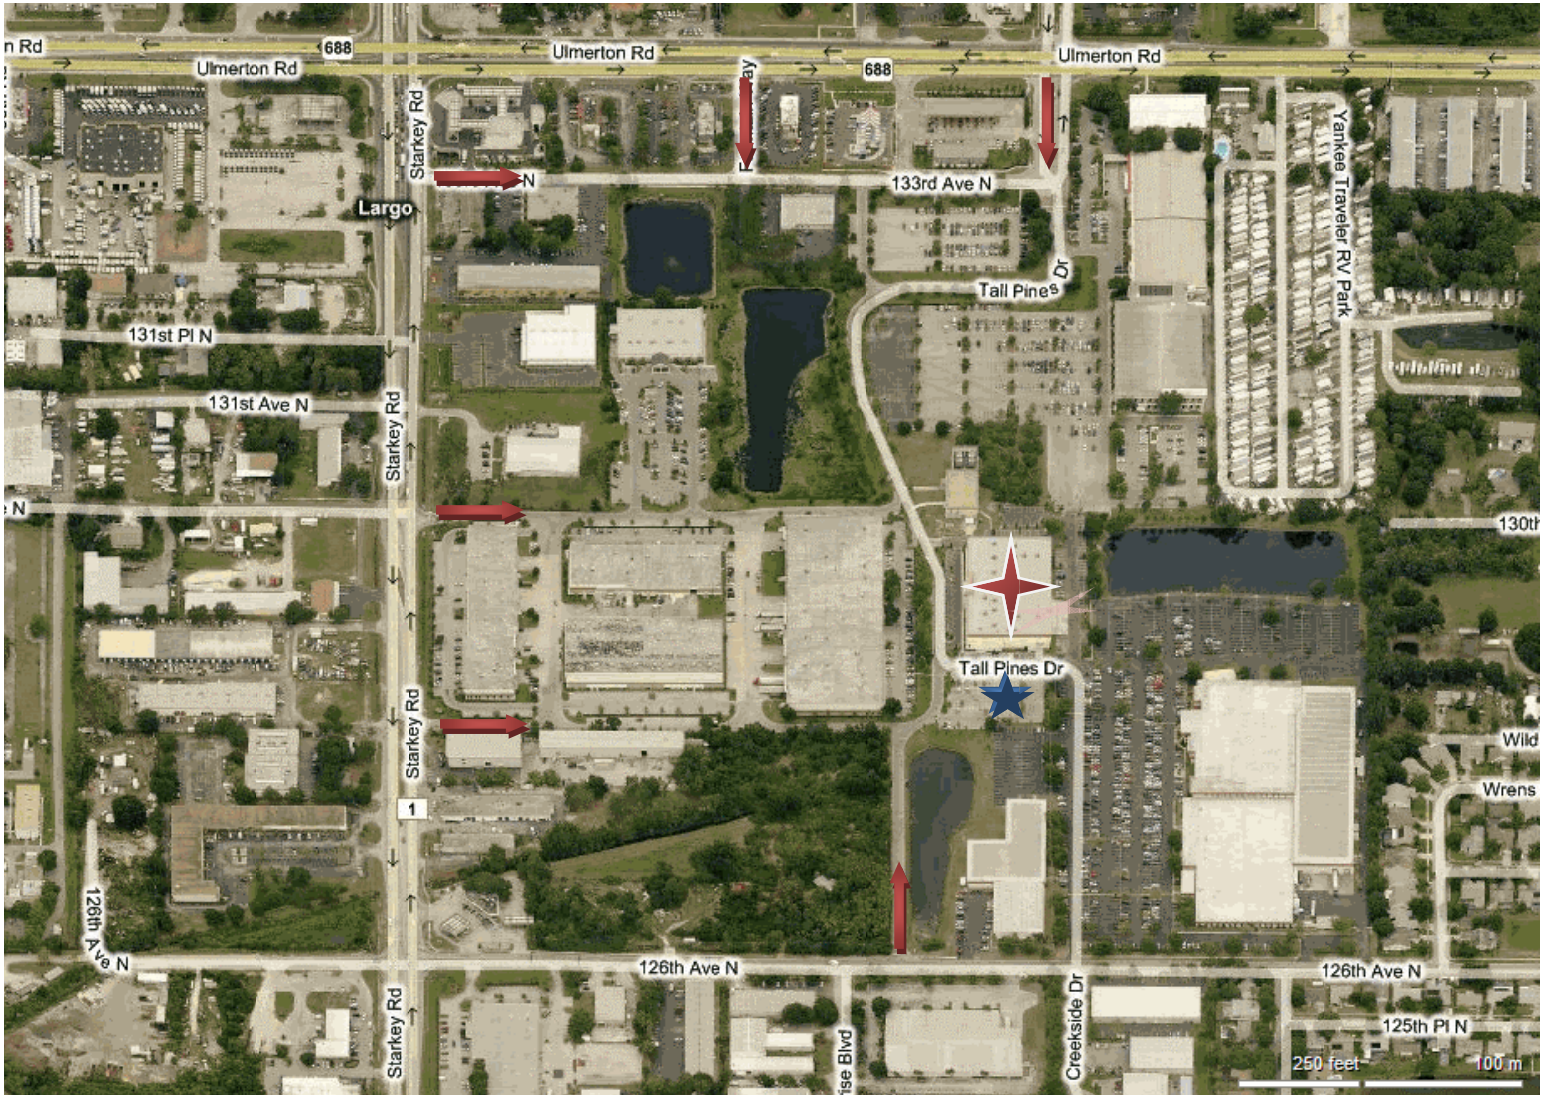

Election Service Center
Supervisor of Elections Office
Starkey Lakes Corporate Center
13001 Starkey Road
Largo FL 33773

Election Service Center
Starkey Lakes Corporate Center
13001 Starkey Road
Largo, FL 33773

Parking