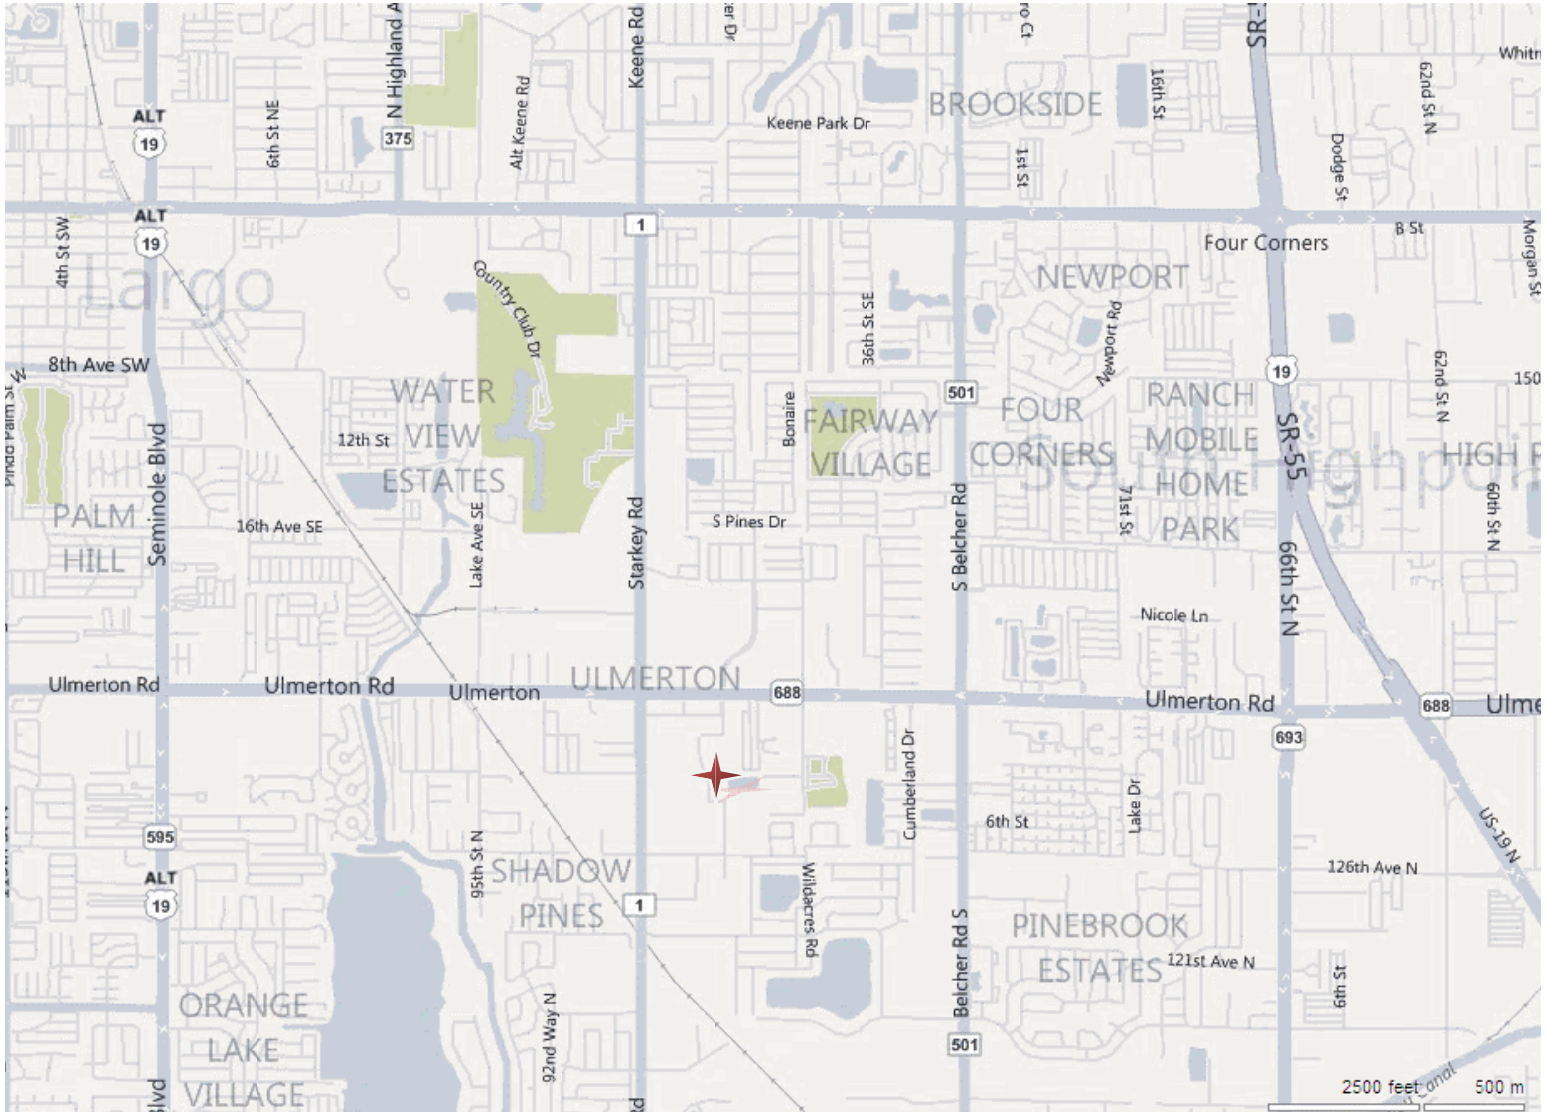

Election Service Center
Supervisor of Elections Office
Starkey Lakes Corporate Center
13001 Starkey Road
Largo FL 33773

Election Service Center - Starkey Lakes Corporate Center - 13001 Starkey Road – Largo, FL 33773