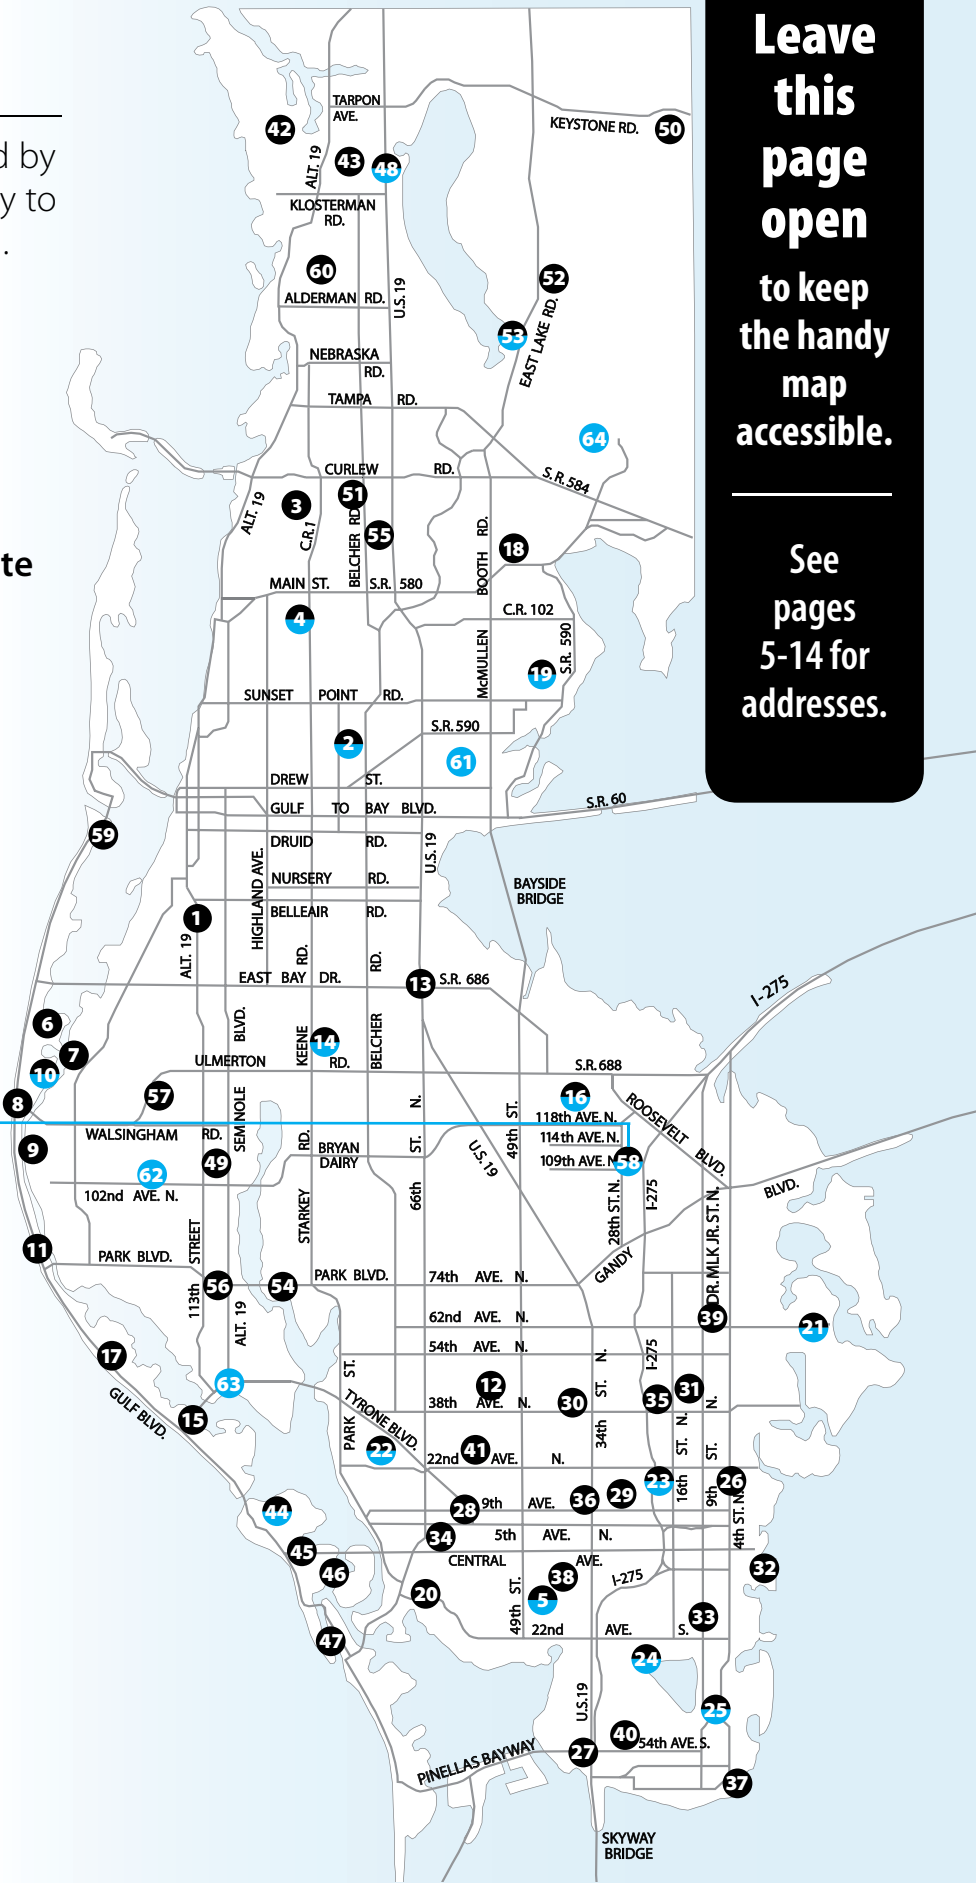

Recycling Map

There are 64 recycling sites provided by local governments in Pinellas County to drop items off or pick up free mulch.

MAP KEY

-  Drop-off recycling site
-  Free mulch site
-  Drop-off recycling & mulch site

Curbside Recycling

In addition to the drop-off recycling sites shown on the map, local municipalities offer curbside recycling programs. See [pages 5-13](#) for items collected.

Pinellas County Solid Waste

- [Bridgeway Acres Landfill](#)
- [Waste-to-Energy Facility](#)
- [Household Electronics and Chemical Collection Center \(HEC₃\)](#) and [Swap Shop](#)
- [Recycling Drop-Off Center](#)
- [Yard Waste-to-Mulch Program](#)

Glass Recycling

The following sites (shown on the map) accept glass for recycling:

- 

Leave this page open to keep the handy map accessible.

See pages 5-14 for addresses.