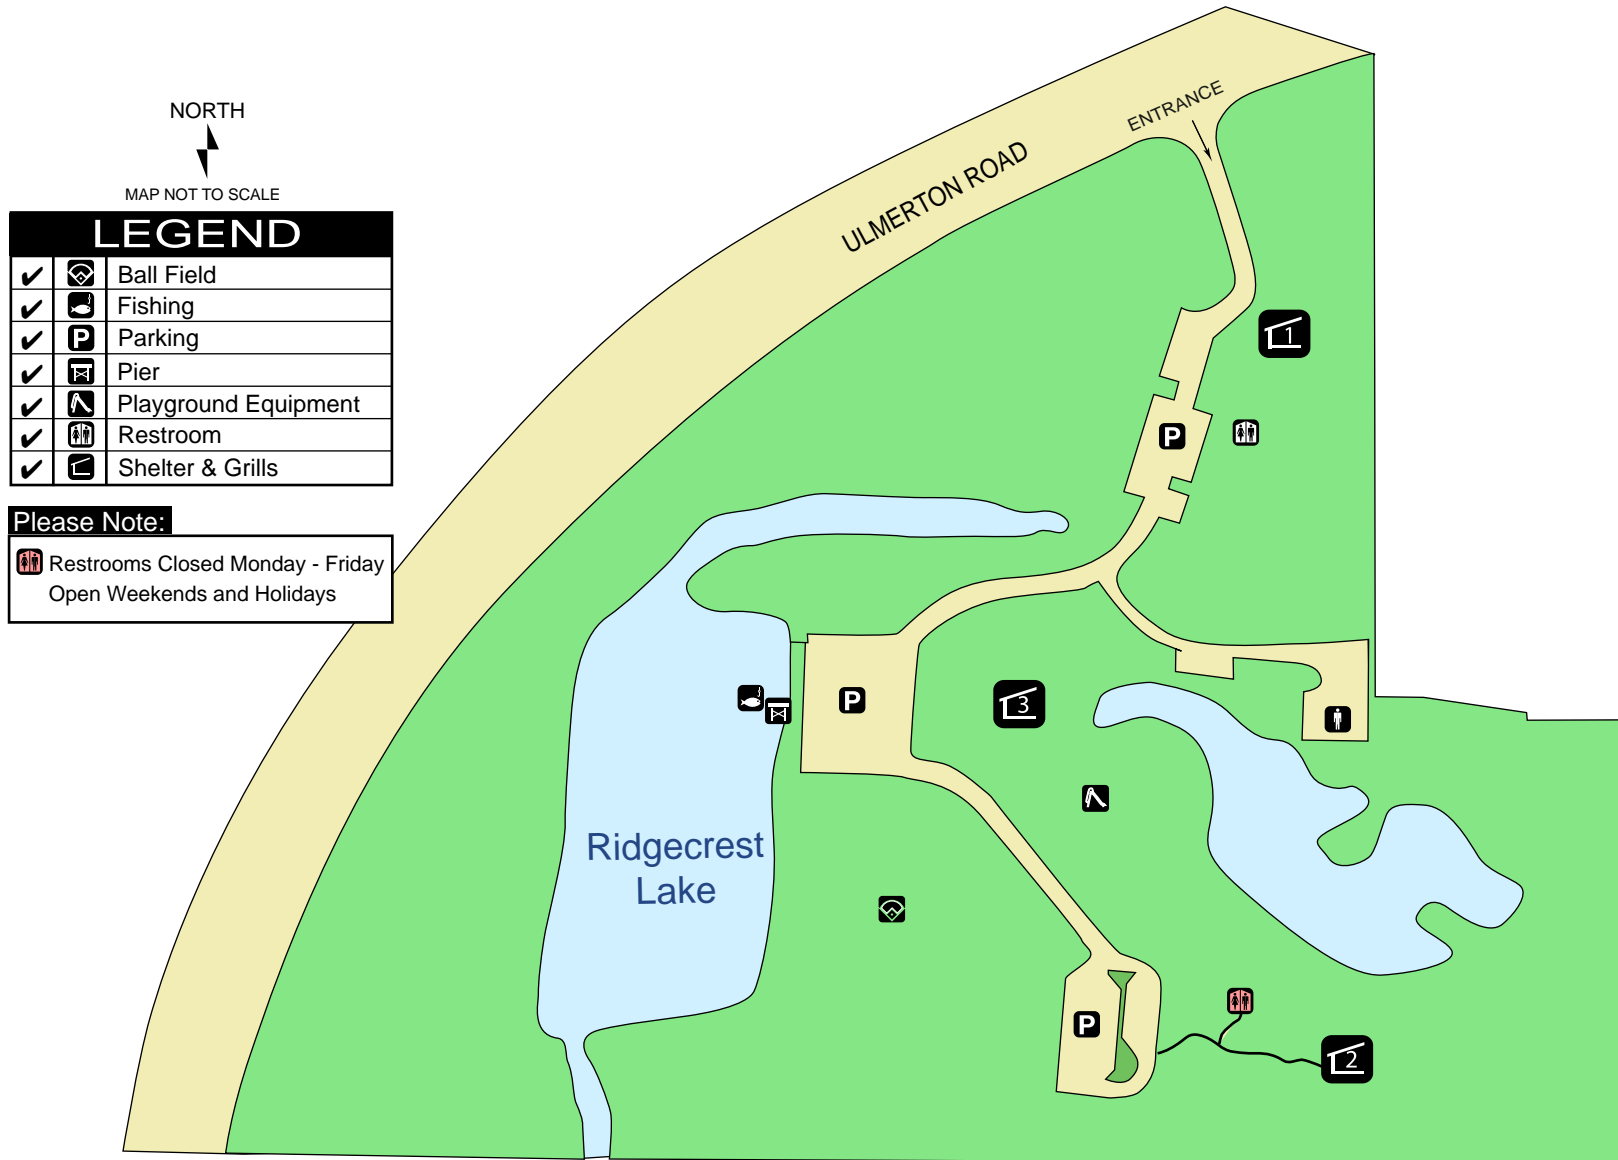

RIDGECREST PARK

12000 Ulmerton Road
Largo, Florida 33774-1948

NORTH

MAP NOT TO SCALE

LEGEND

✓		Ball Field
✓		Fishing
✓		Parking
✓		Pier
✓		Playground Equipment
✓		Restroom
✓		Shelter & Grills

Please Note:

Restrooms Closed Monday - Friday
Open Weekends and Holidays