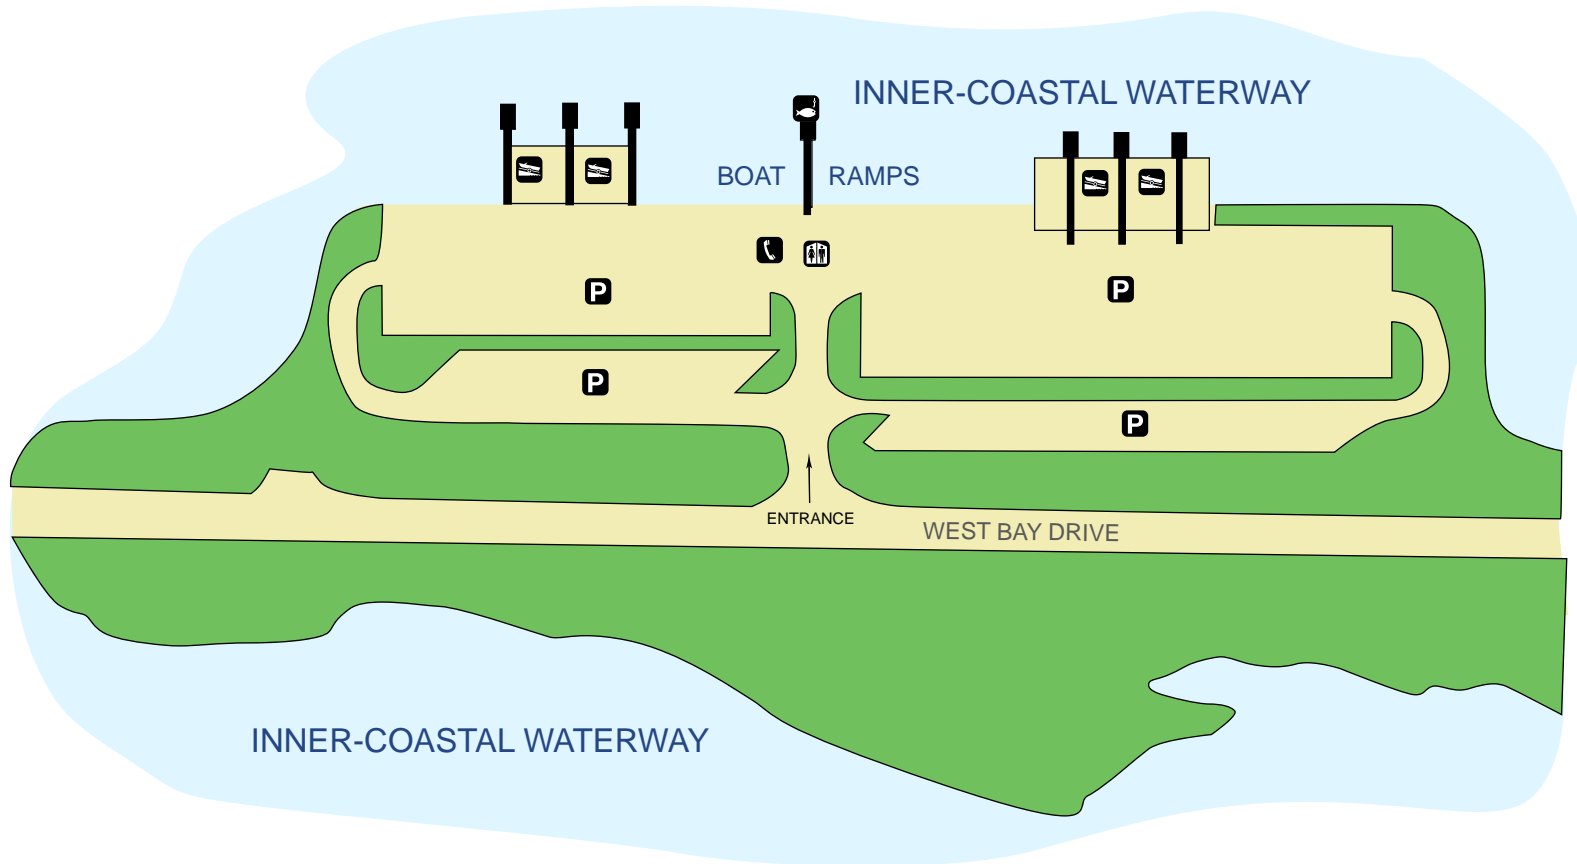

# BELLEAIR BOAT RAMP

3900 West Bay Drive  
Belleair Bluffs, Florida 34640-2623

MAP NOT TO SCALE

LEGEND		
✓		Boat Ramp
✓		Fishing
✓		Parking
✓		Restroom
✓		Telephone

diagram update coming soon